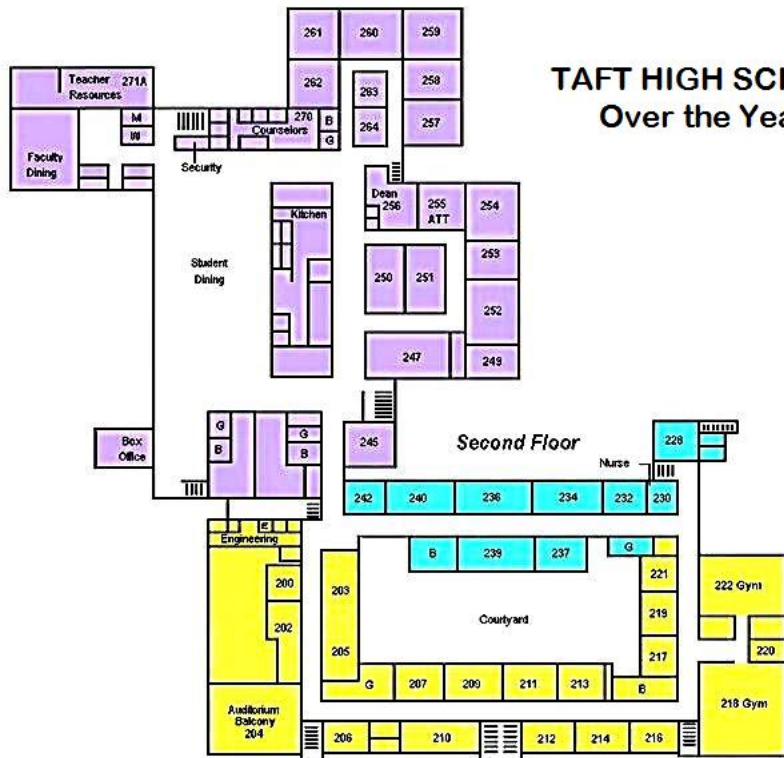

# TAFT HIGH SCHOOL Over the Years

1939 Original Building

1959 First Addition

1974 Second Addition

NOT DRAWN TO SCALE  
Updated April 2007

*Second Floor*

*Third Floor*