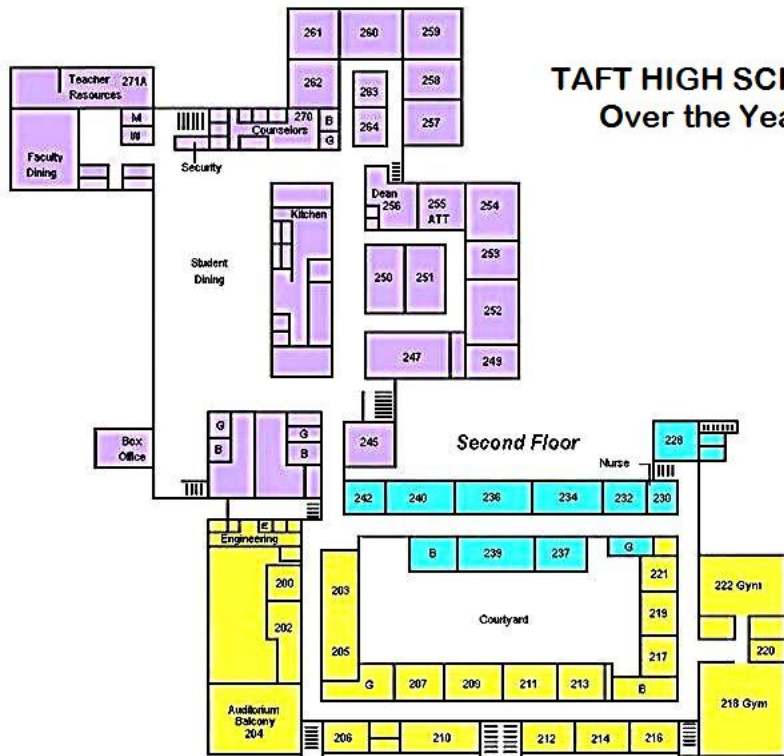

# TAFT HIGH SCHOOL Over the Years

1939 Original Building

1959 First Addition

1974 Second Addition

NOT DRAWN TO SCALE  
Updated April 2007